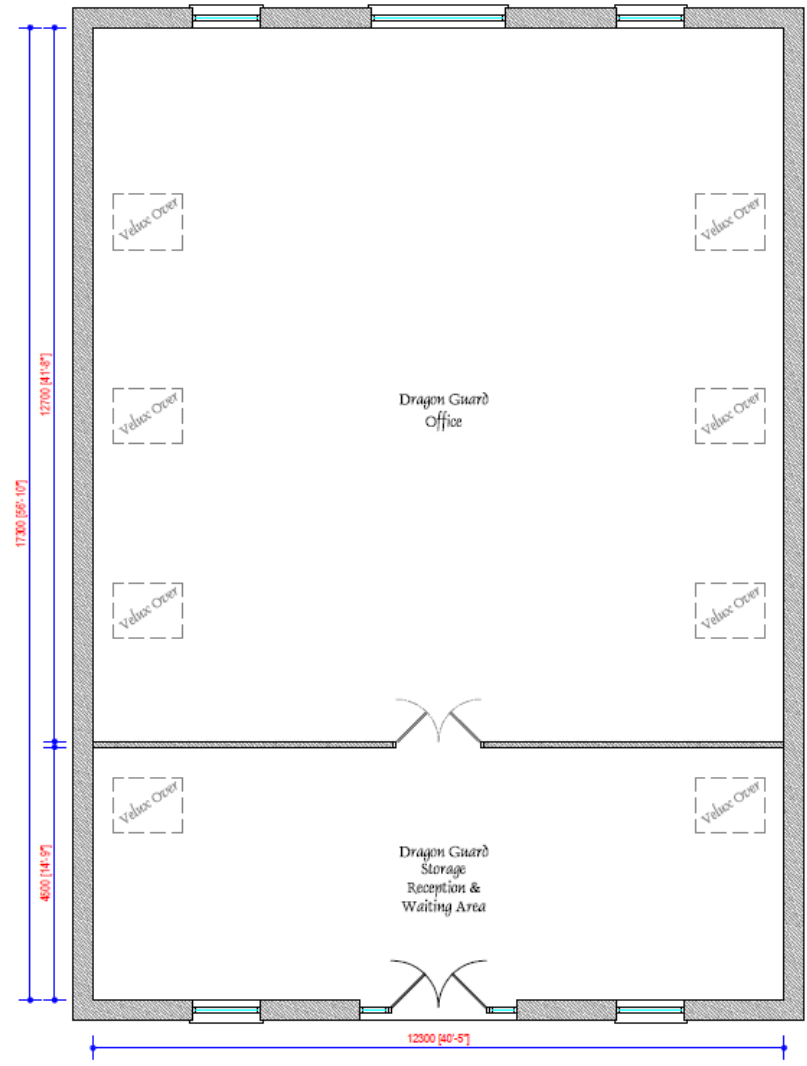

First Floor Plan 1:100