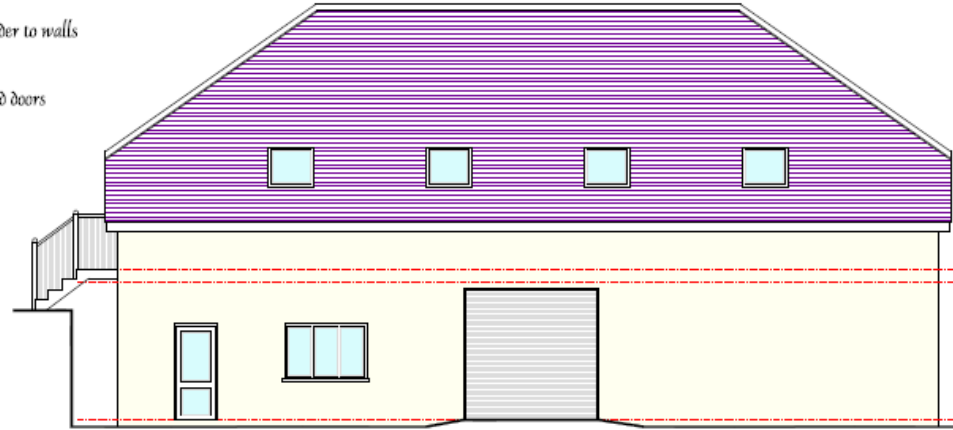

2013

2017

2020

Front / East Facing Elevation 1:100 (Roadside Elevation)

Proposed roof to be slated.

Smooth painted render to walls

UPVC windows and doors

Side Elevation 1:100