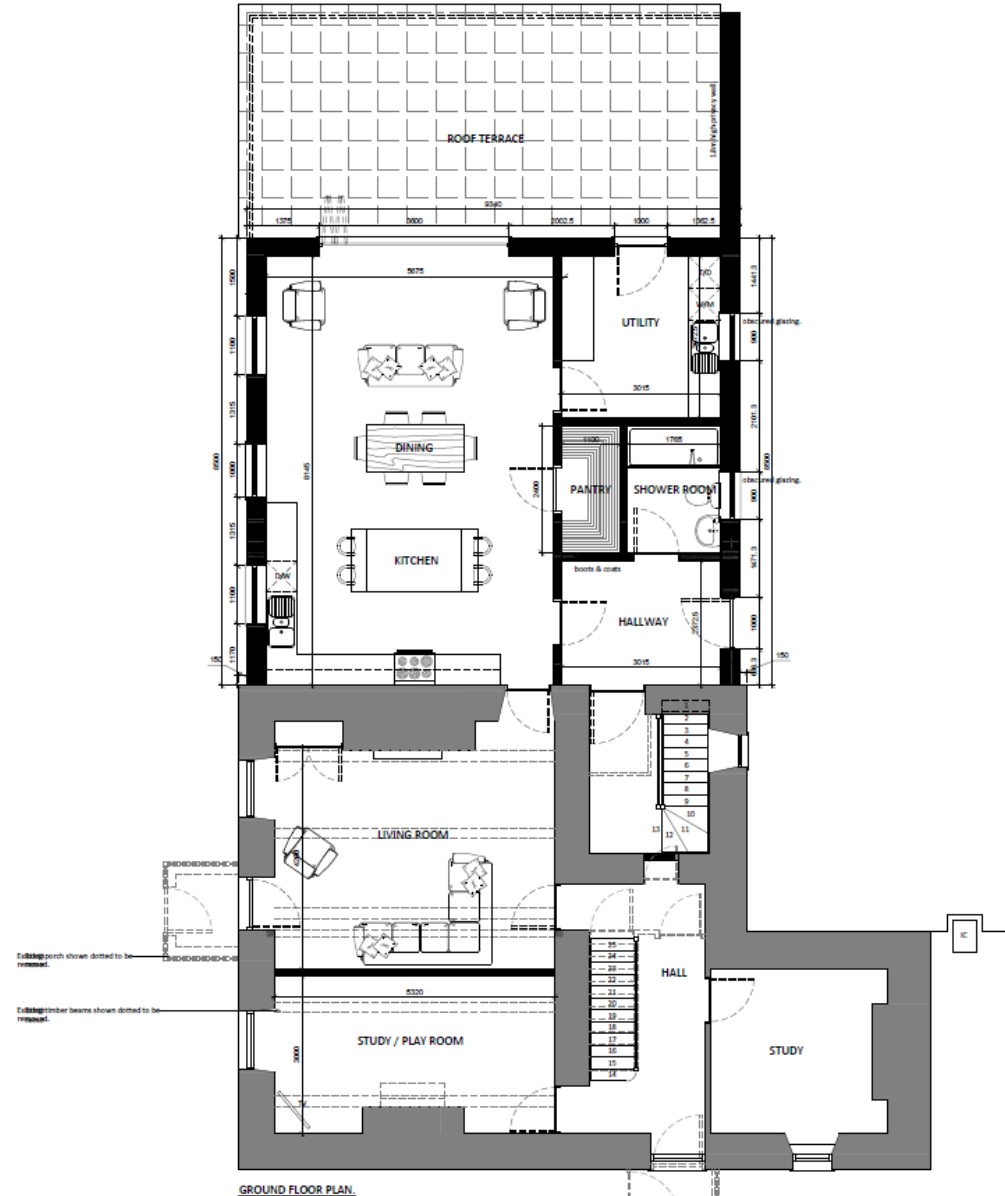

Drawing Title
Existing Ground Floor Plan, First Floor Plan & Elevations.

Scale	Drawn by	Date	Drawing No
1:500/A1	GF	18/10/21	1

PL/03011 Proposed Elevations

Tudalen 74

PL/03011 Proposed Basement and Ground Floor Plan