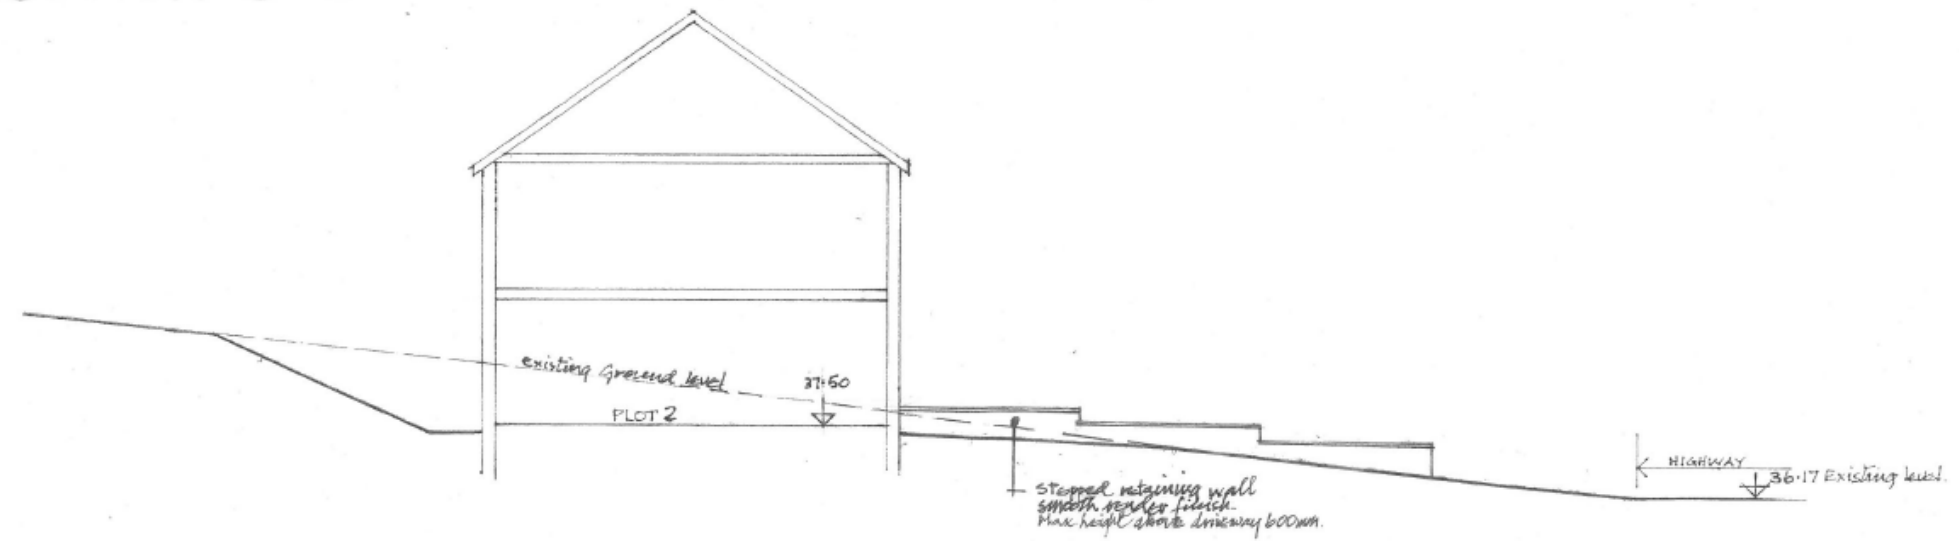

SECTION C-C

DATUM 34.00

SECTION D-D

Tudalen 24