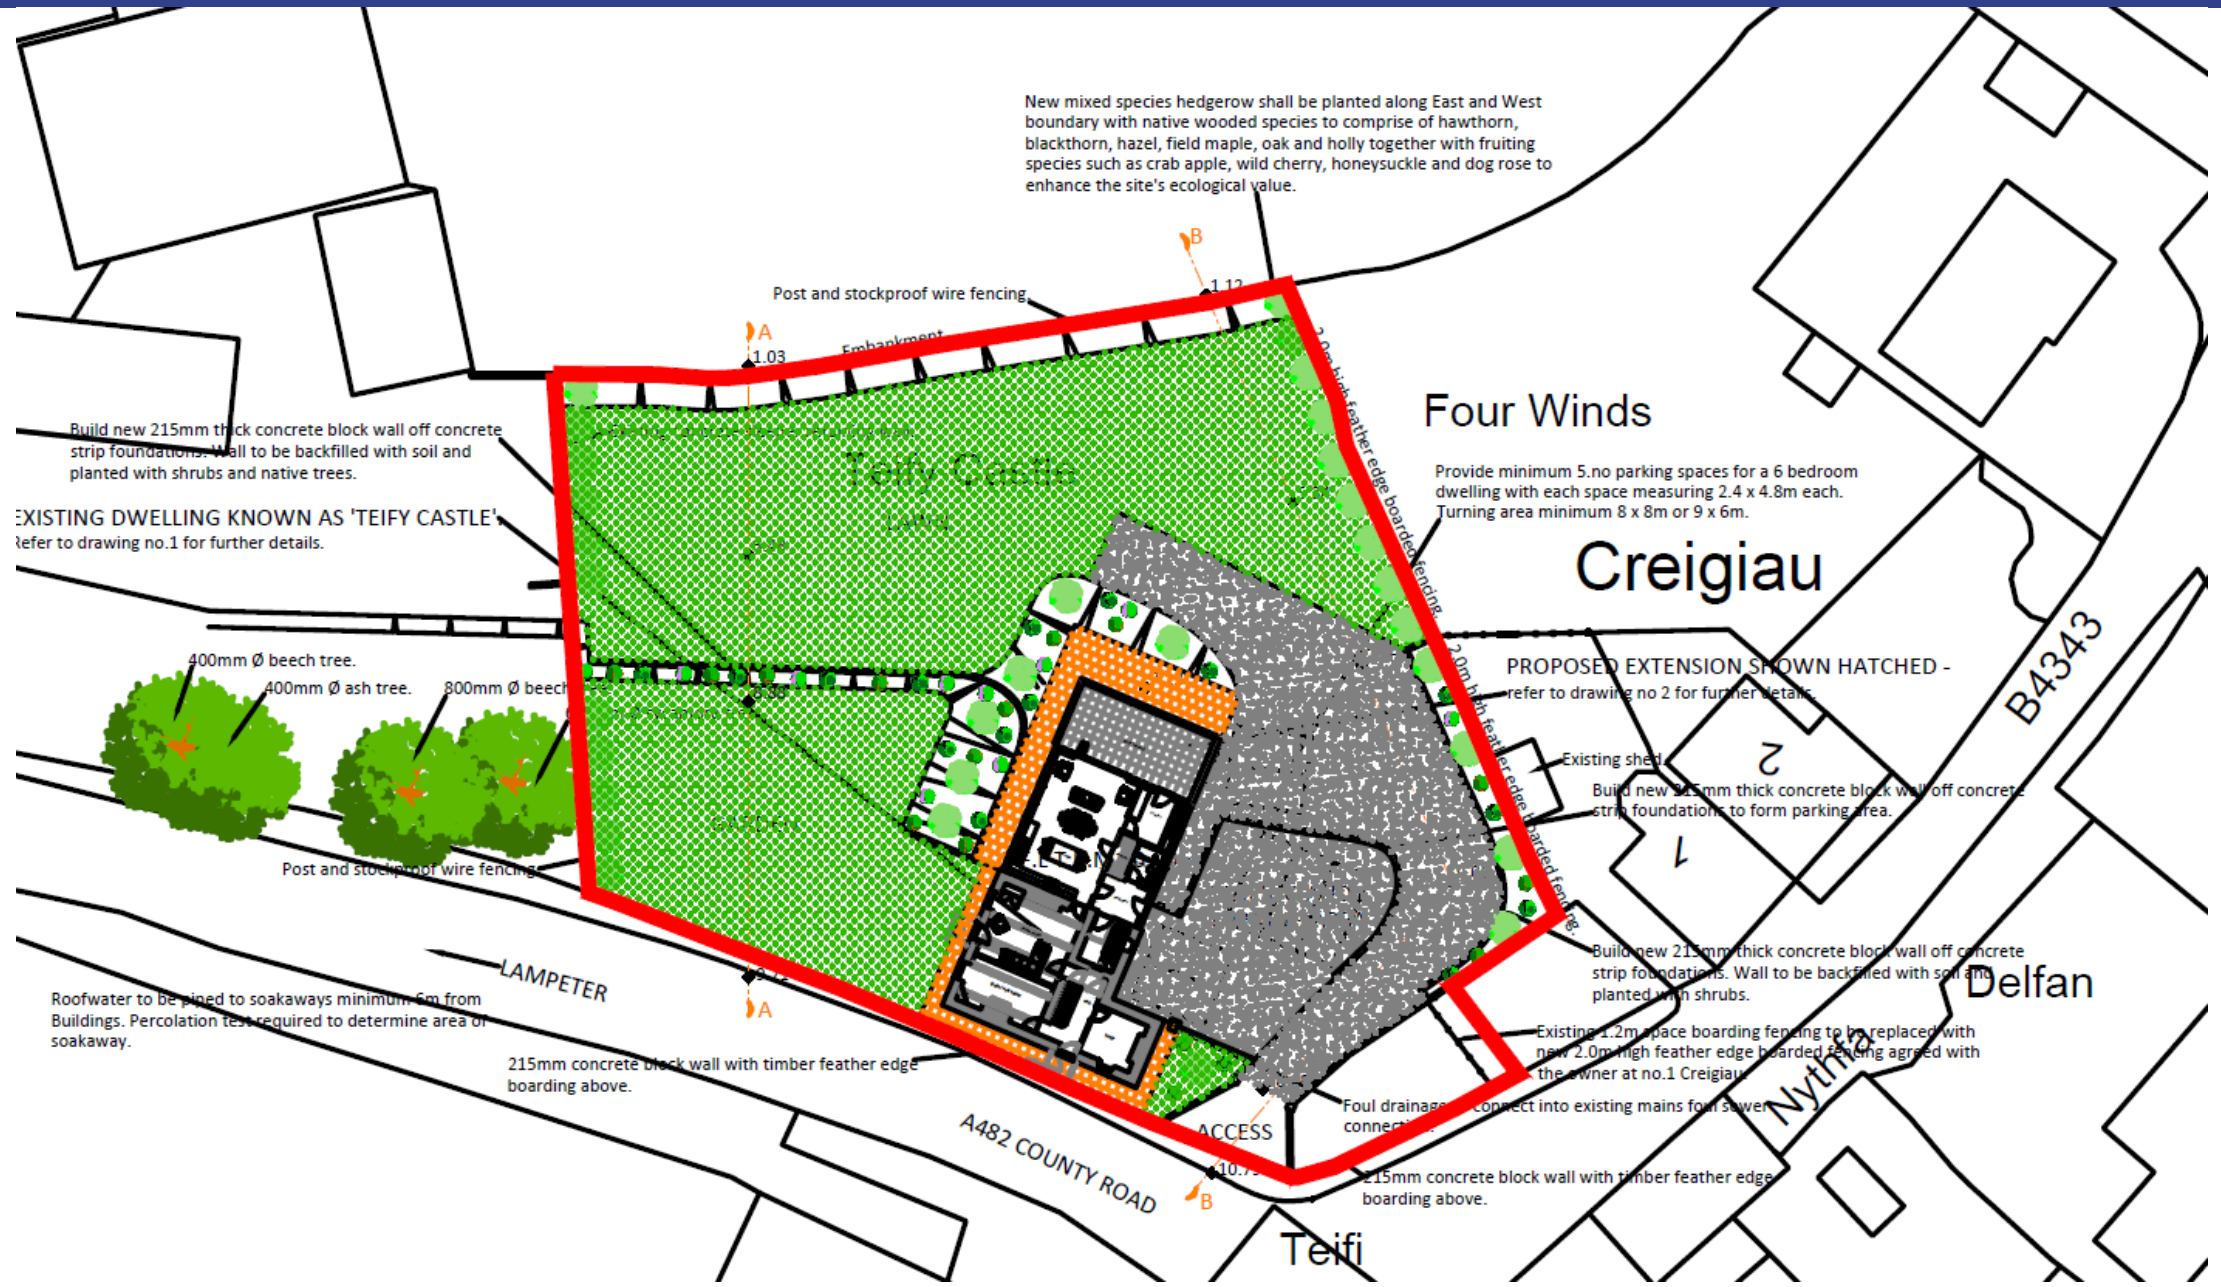

PL/03011 Proposed Block Plan