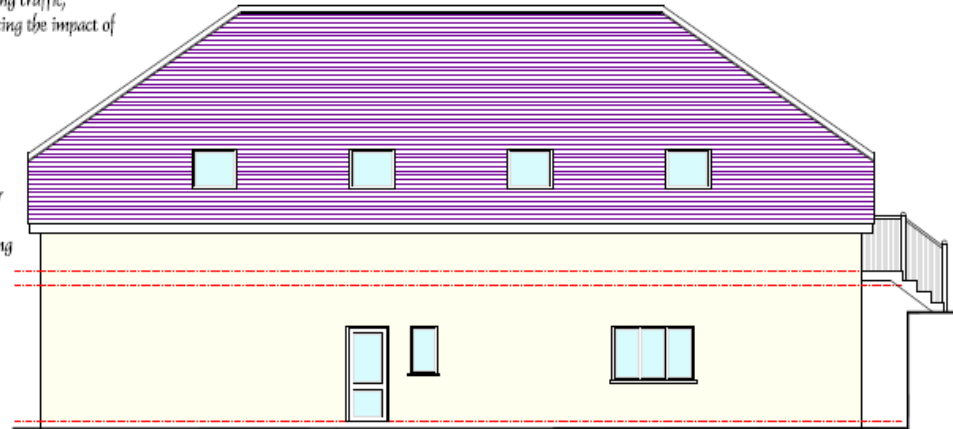

Galvanized steel roller shutter doors to the 4 no. additional storage units proposed, all facing into the existing storage yard

Side Elevation 1:100