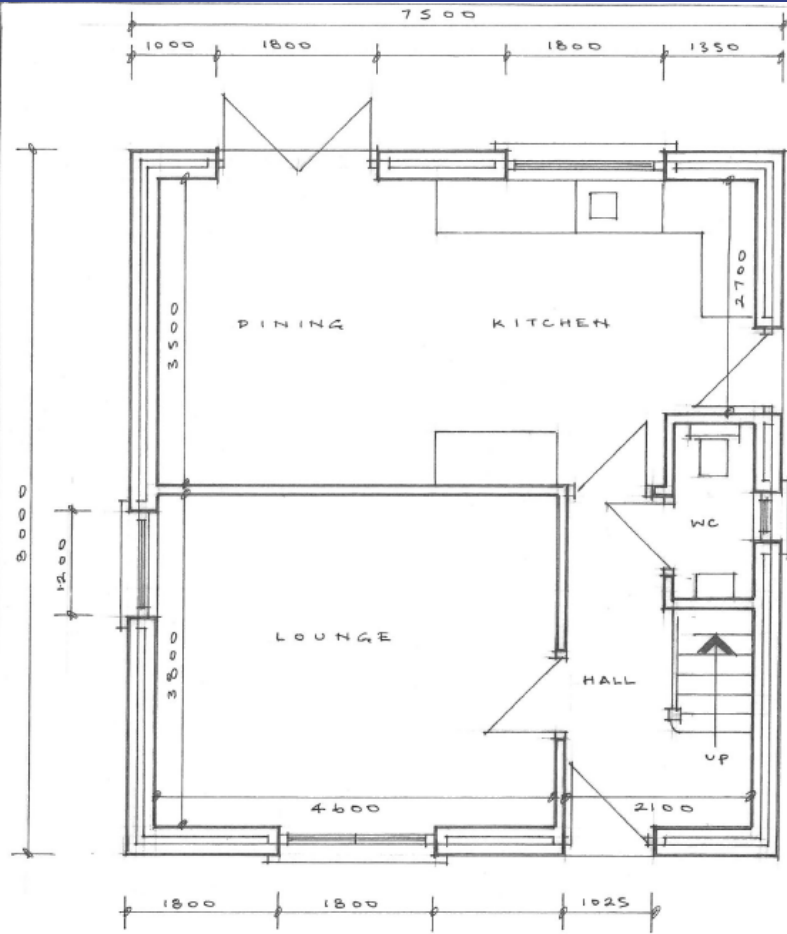

FIRST FLOOR

GROUND FLOOR

Tudalen 22

HOUSING AT LLANSTEFFAN
PLOT 1.

partneriaeth
HAROLD METCALFE partnership
32 Spilman Street, Carmarthen, Dyfed, Wales tel. Carmarthen (01267) 237427 fax. 238693
pensaer: architect

Job Title	Scale	1:50	Revision
	Date	APR 2021	
Drawing Title	Drawn		Dr. No. 4759/2
	Checked		

GROUND FLOOR

FIRST FLOOR

HOUSING AT LLANSTEFFAN PLOT 2

partneriaeth HAROLD METCALFE partnership		pensaer : architect
32 Spilman Street, Carmarthen, Dyfed, Wales tel. Carmarthen (01267) 237427 fax. 238693		
Job Title	Scale 1:50	Revision
	Date APR 2021	
Drawing Title	Drawn	Dr. No. 4759/A
	Checked	