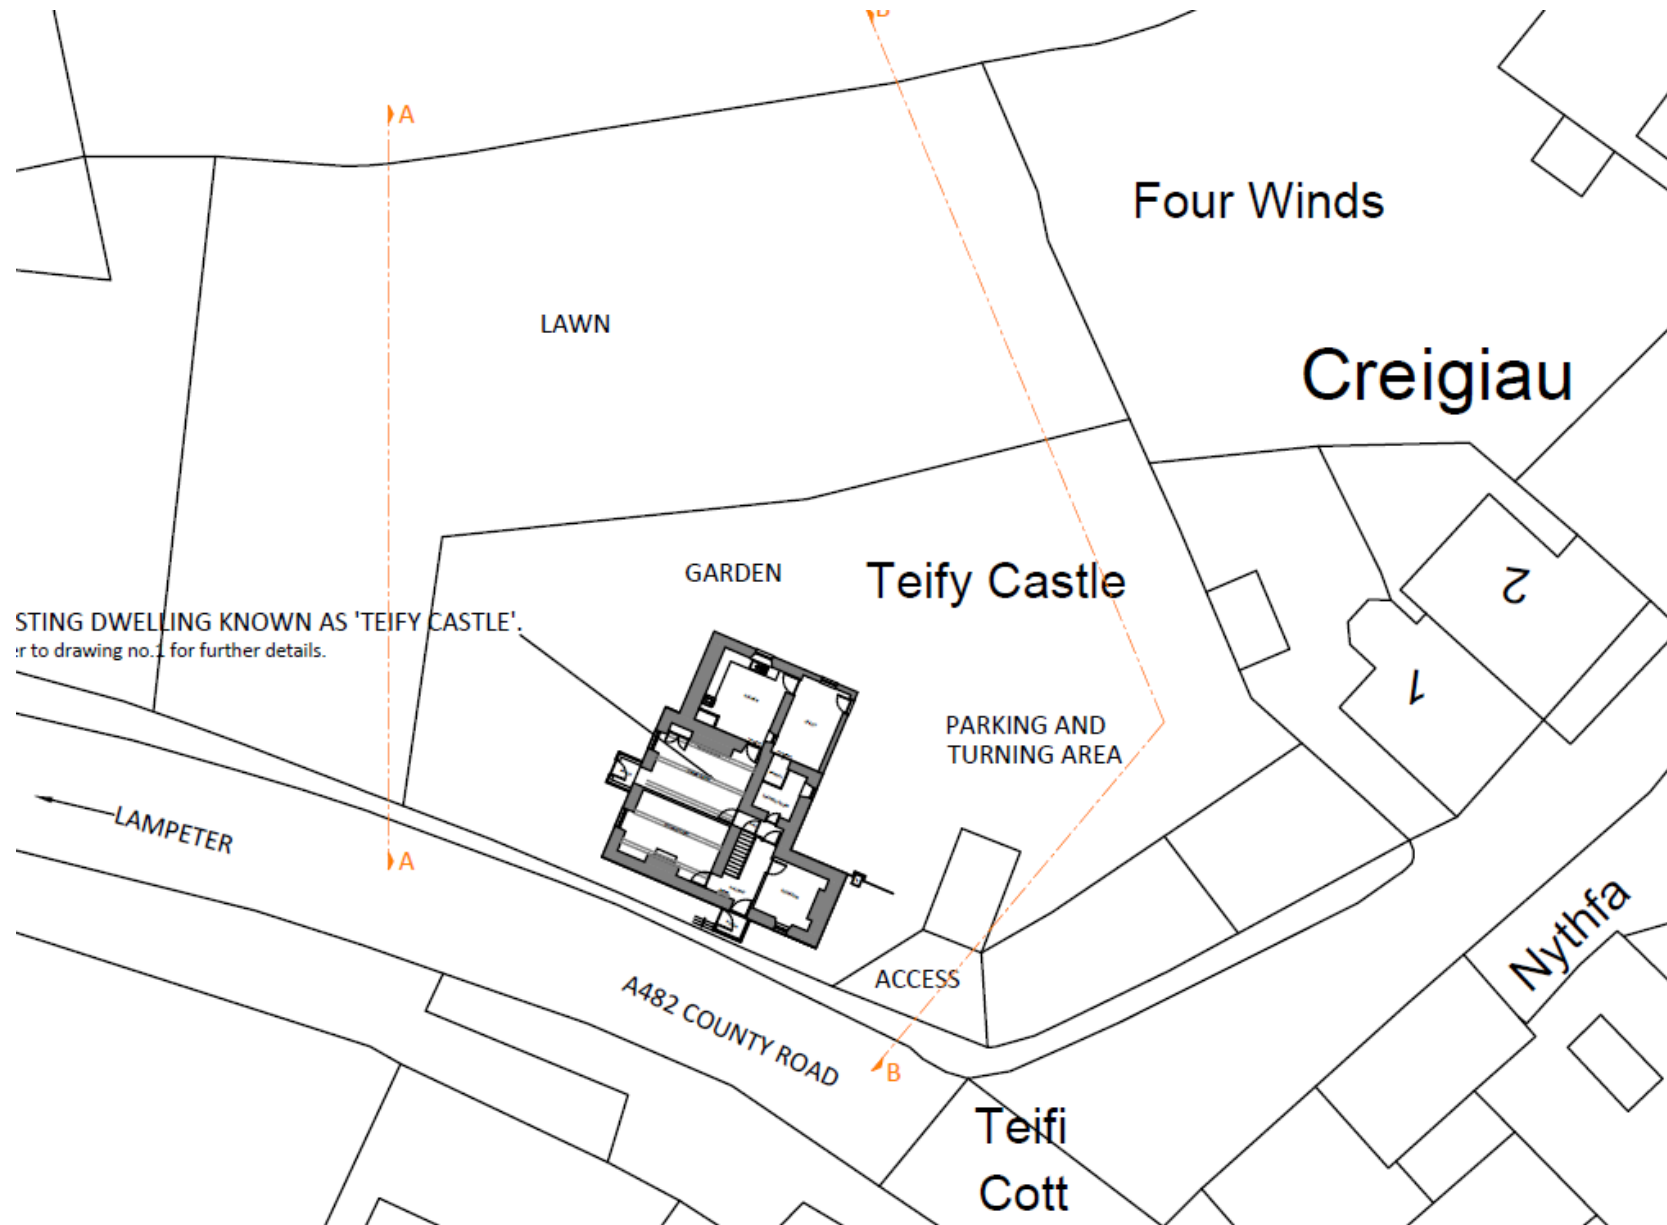

PL/03011 Existing Block Plan