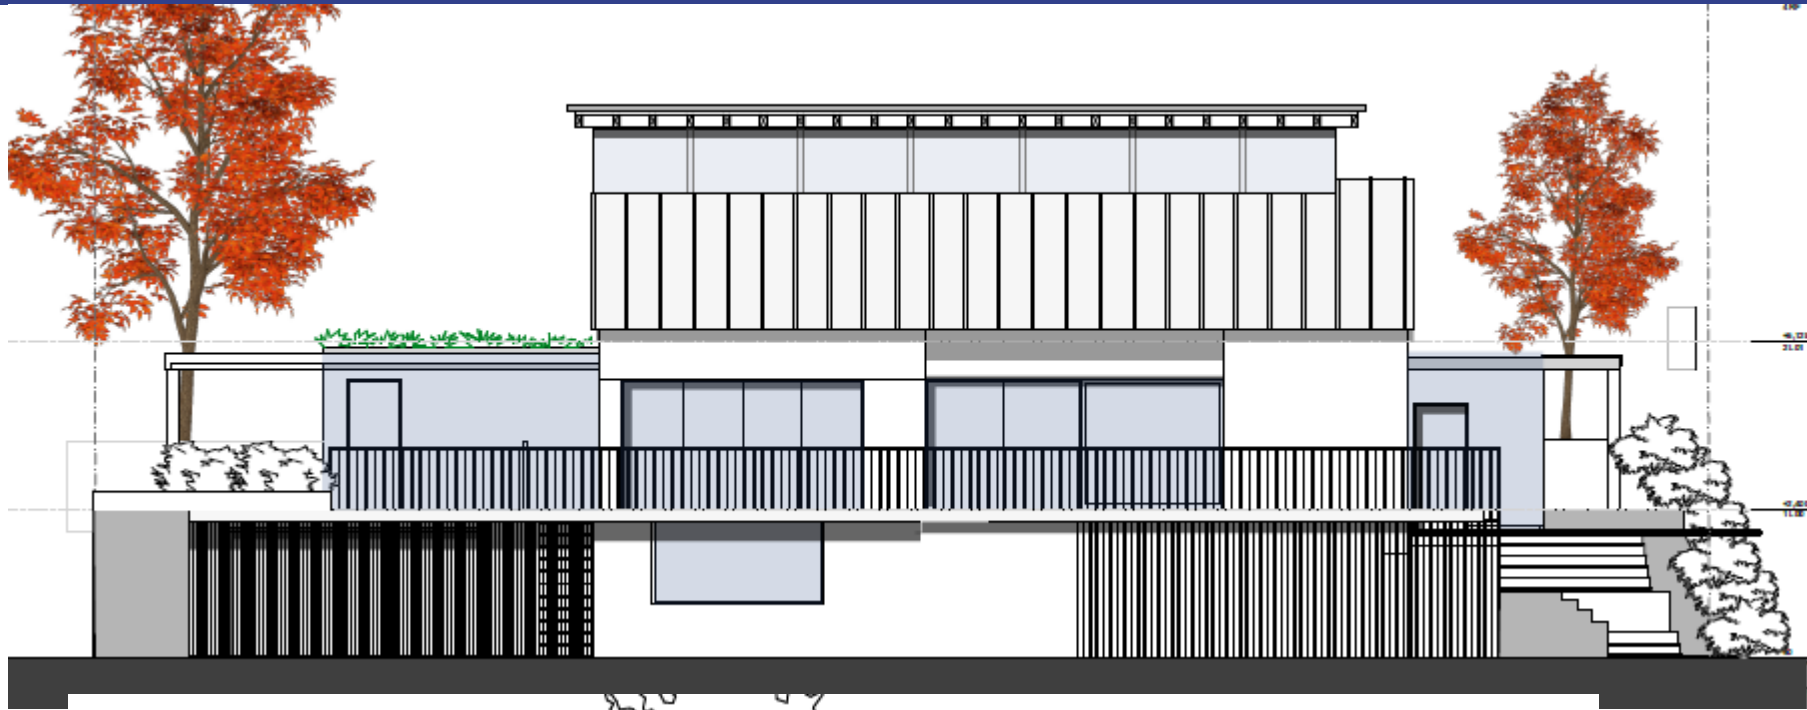

Proposed front elevation

Proposed north elevation

Tudalen 54