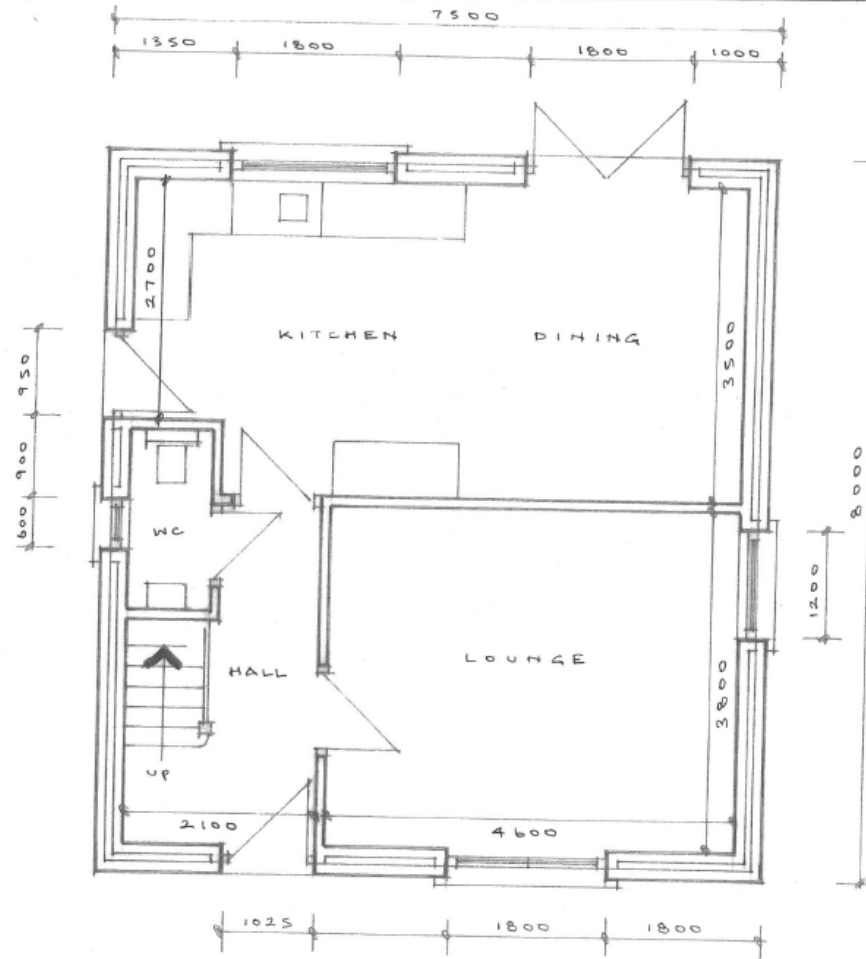

GROUND FLOOR

Tudalen 22

HOUSING AT LLANSTEFFAN
PLOT 1.

partneriaeth
HAROLD METCALFE partnership
32 Spilman Street, Carmarthen, Dyfed, Wales tel. Carmarthen (01267) 237427 fax. 238693
pensaer: architect

Job Title	Scale	1:50	Revision
	Date	APR 2021	
Drawing Title	Drawn		Dr. No. 4759/2
	Checked