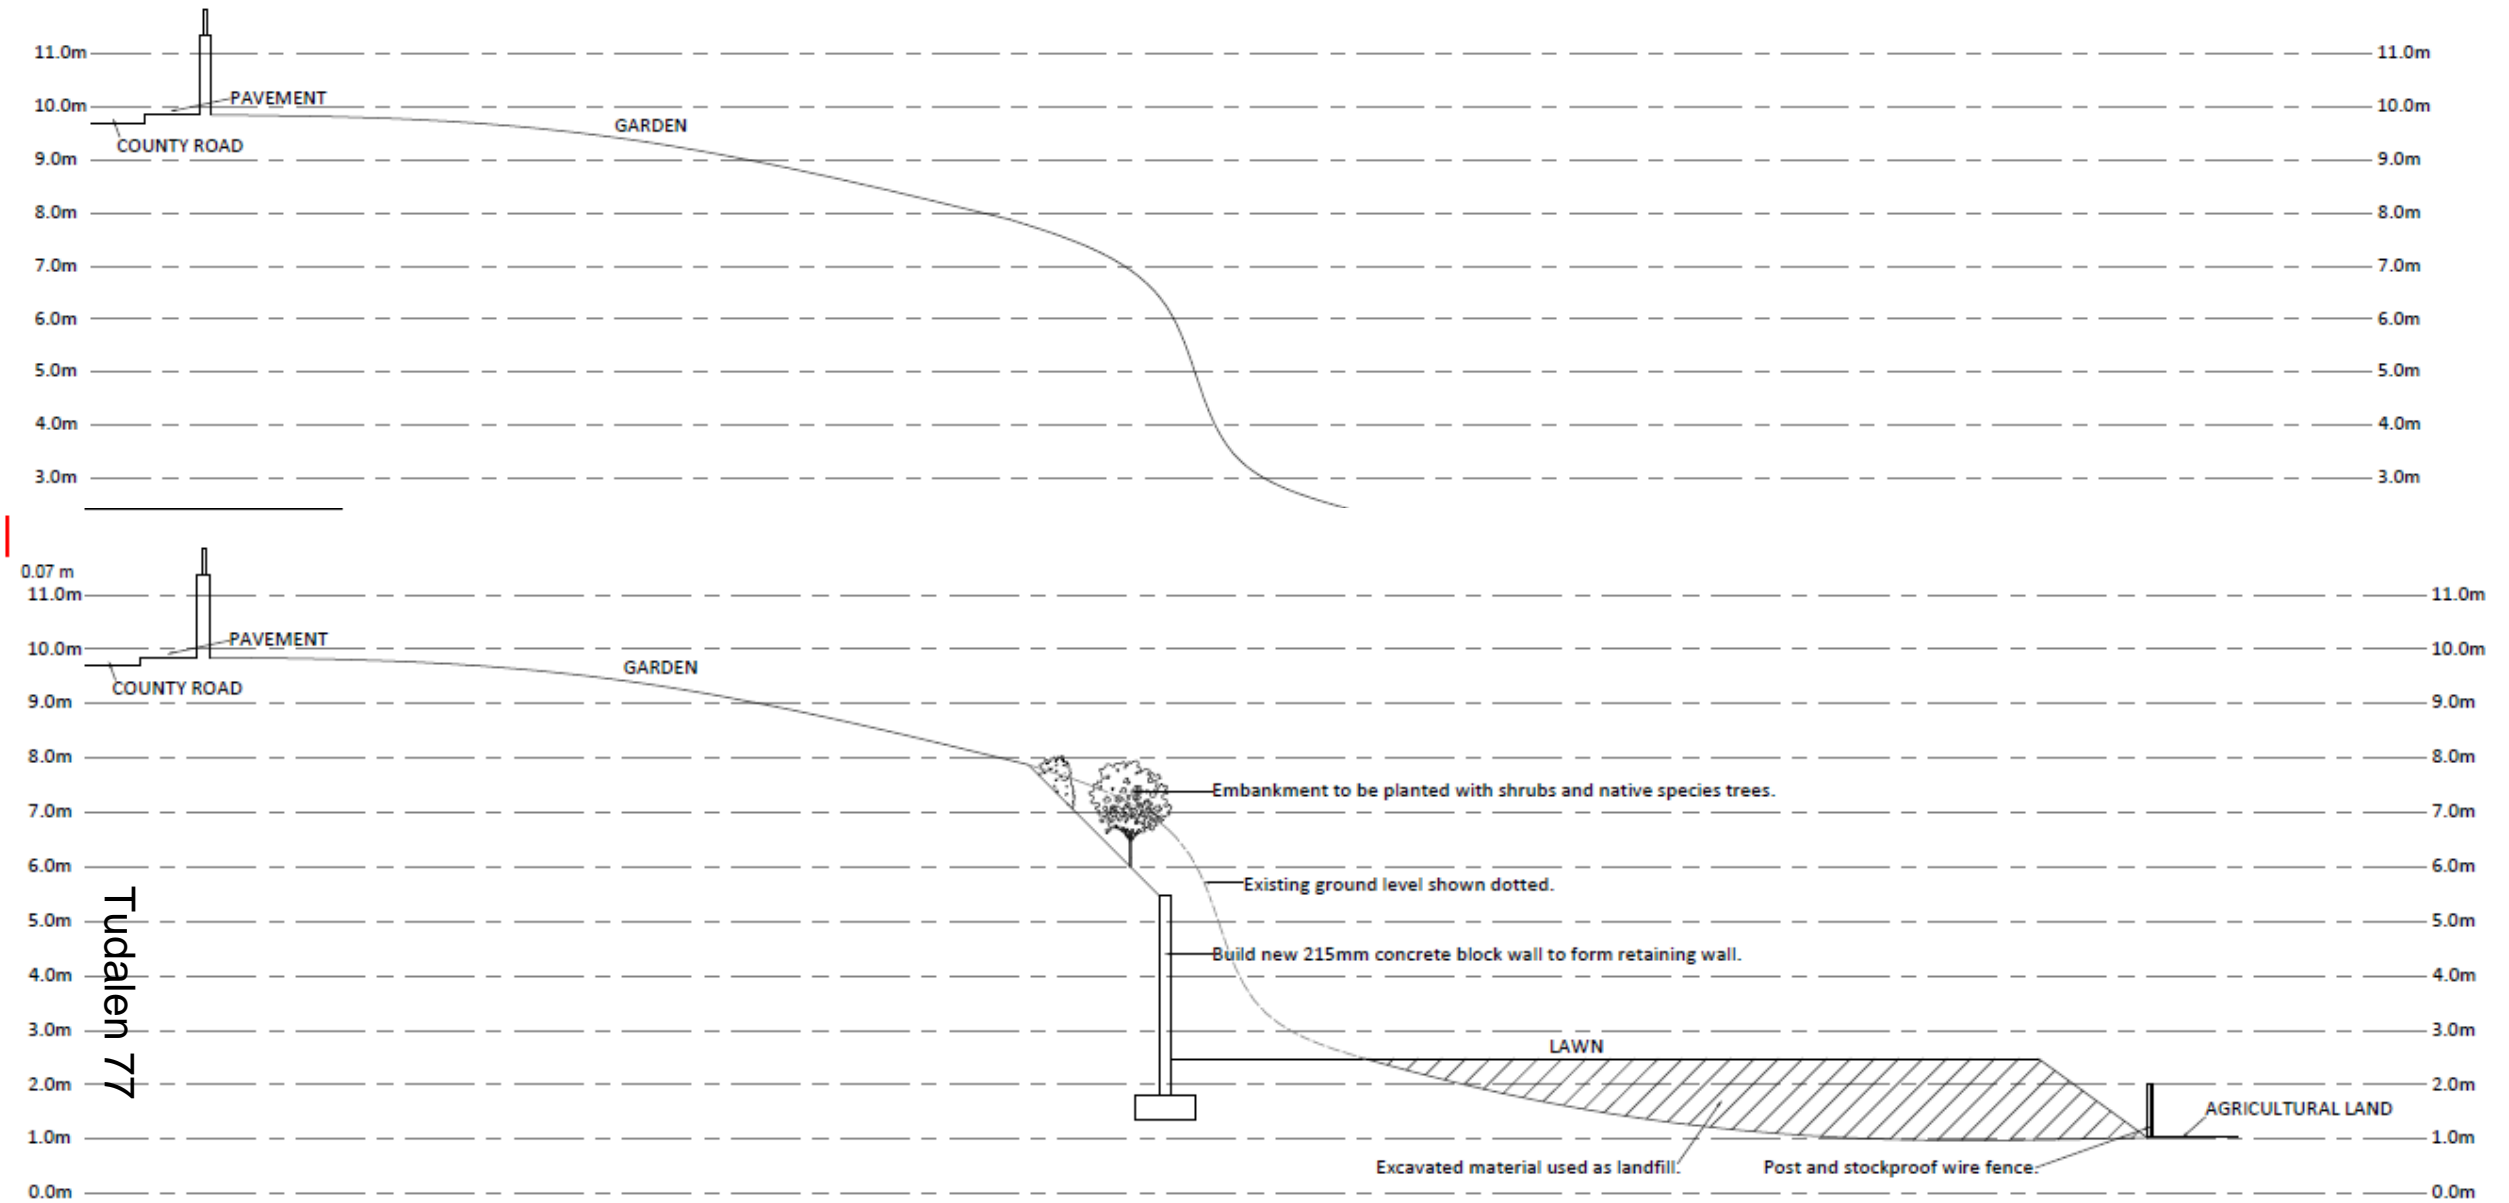

PL/03011 Existing and Proposed Cross Section A-A