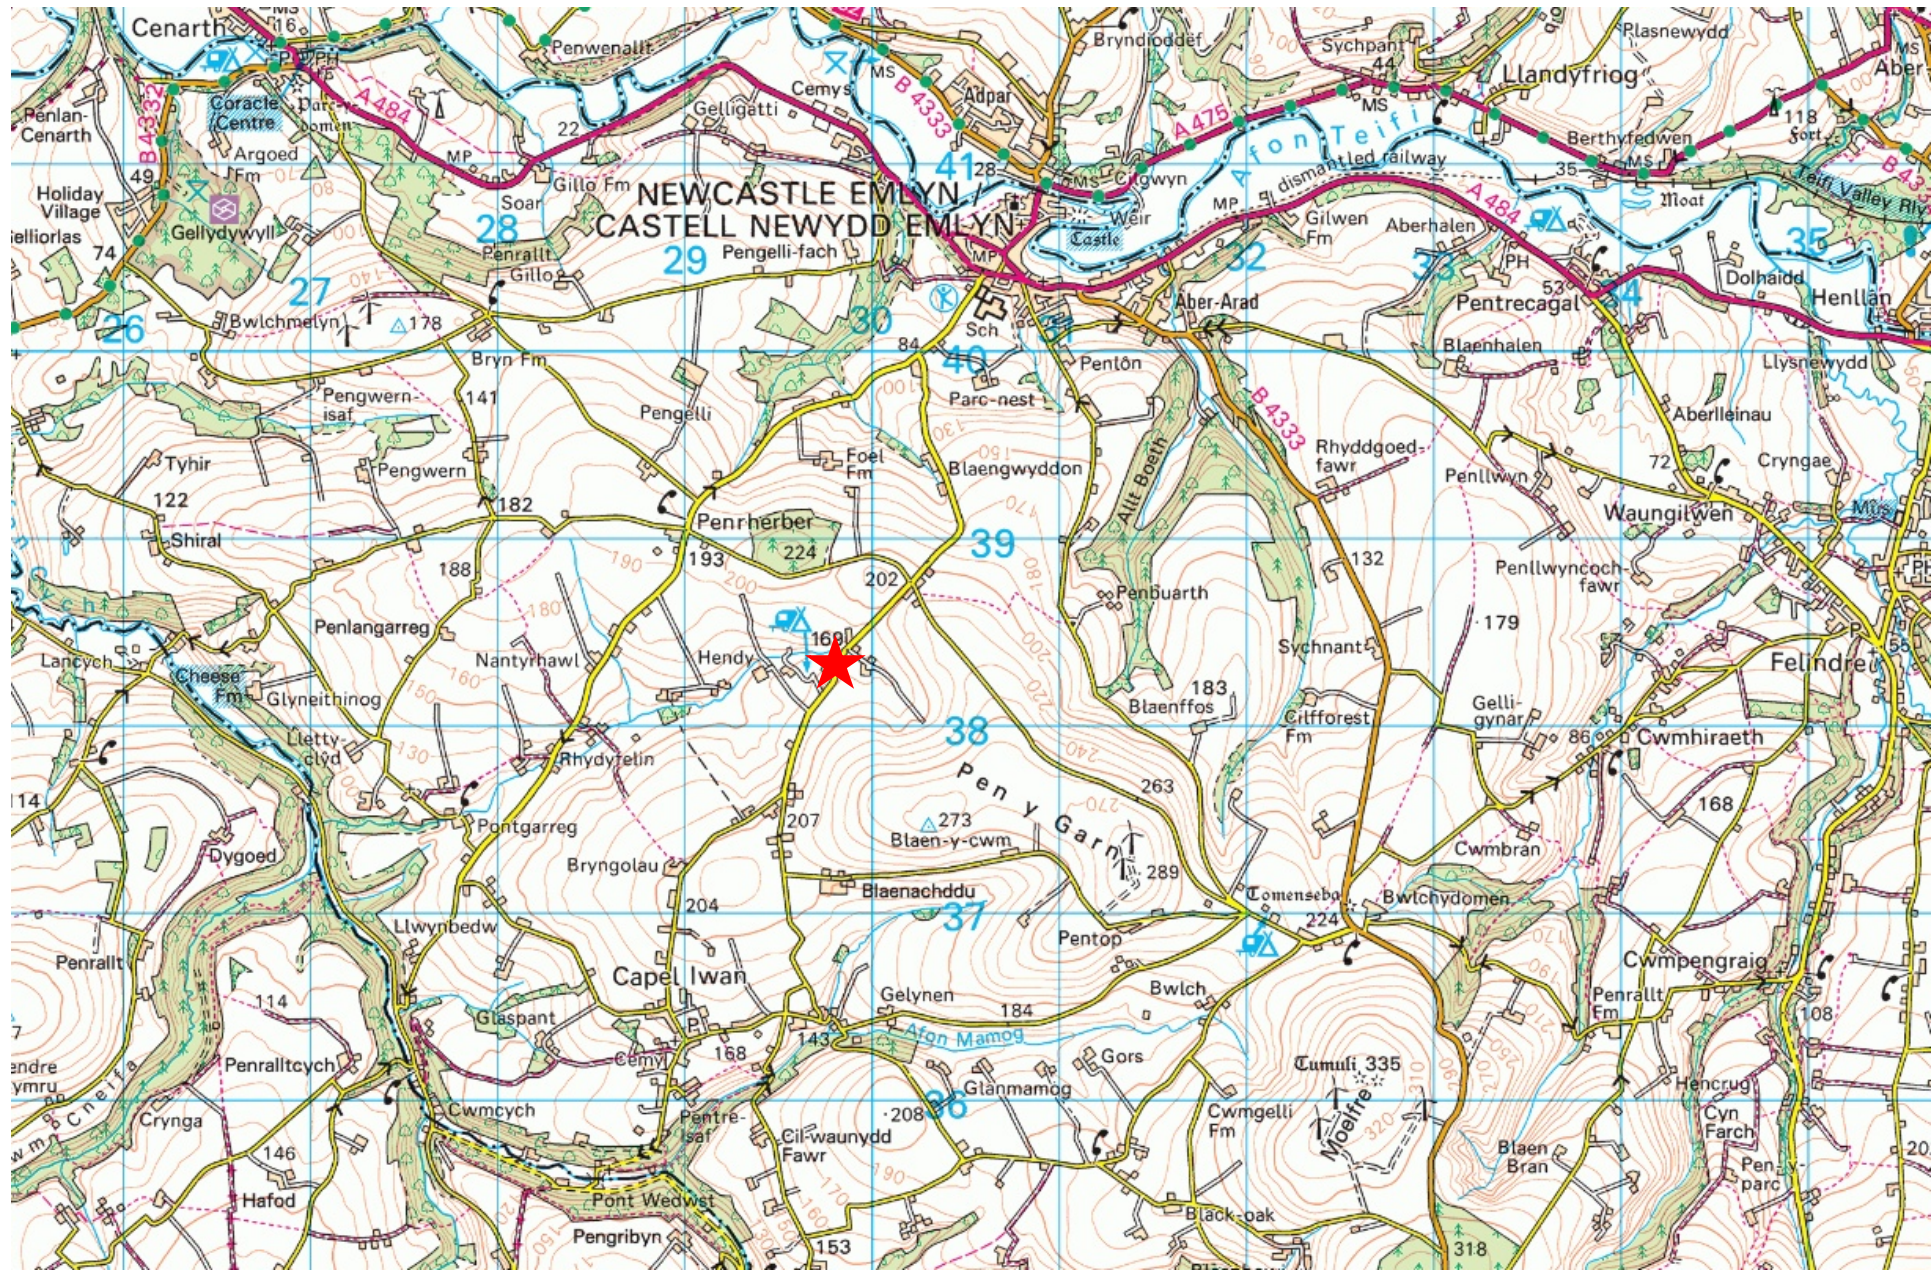

PL/03049 Site Location Plan

PL/03049

Tudalen 90

Site / Block Plan as Existing 1:500

Site / Block Plan as Proposed 1:500

Tudalen 91

PL/03049 Site development timeline

2006