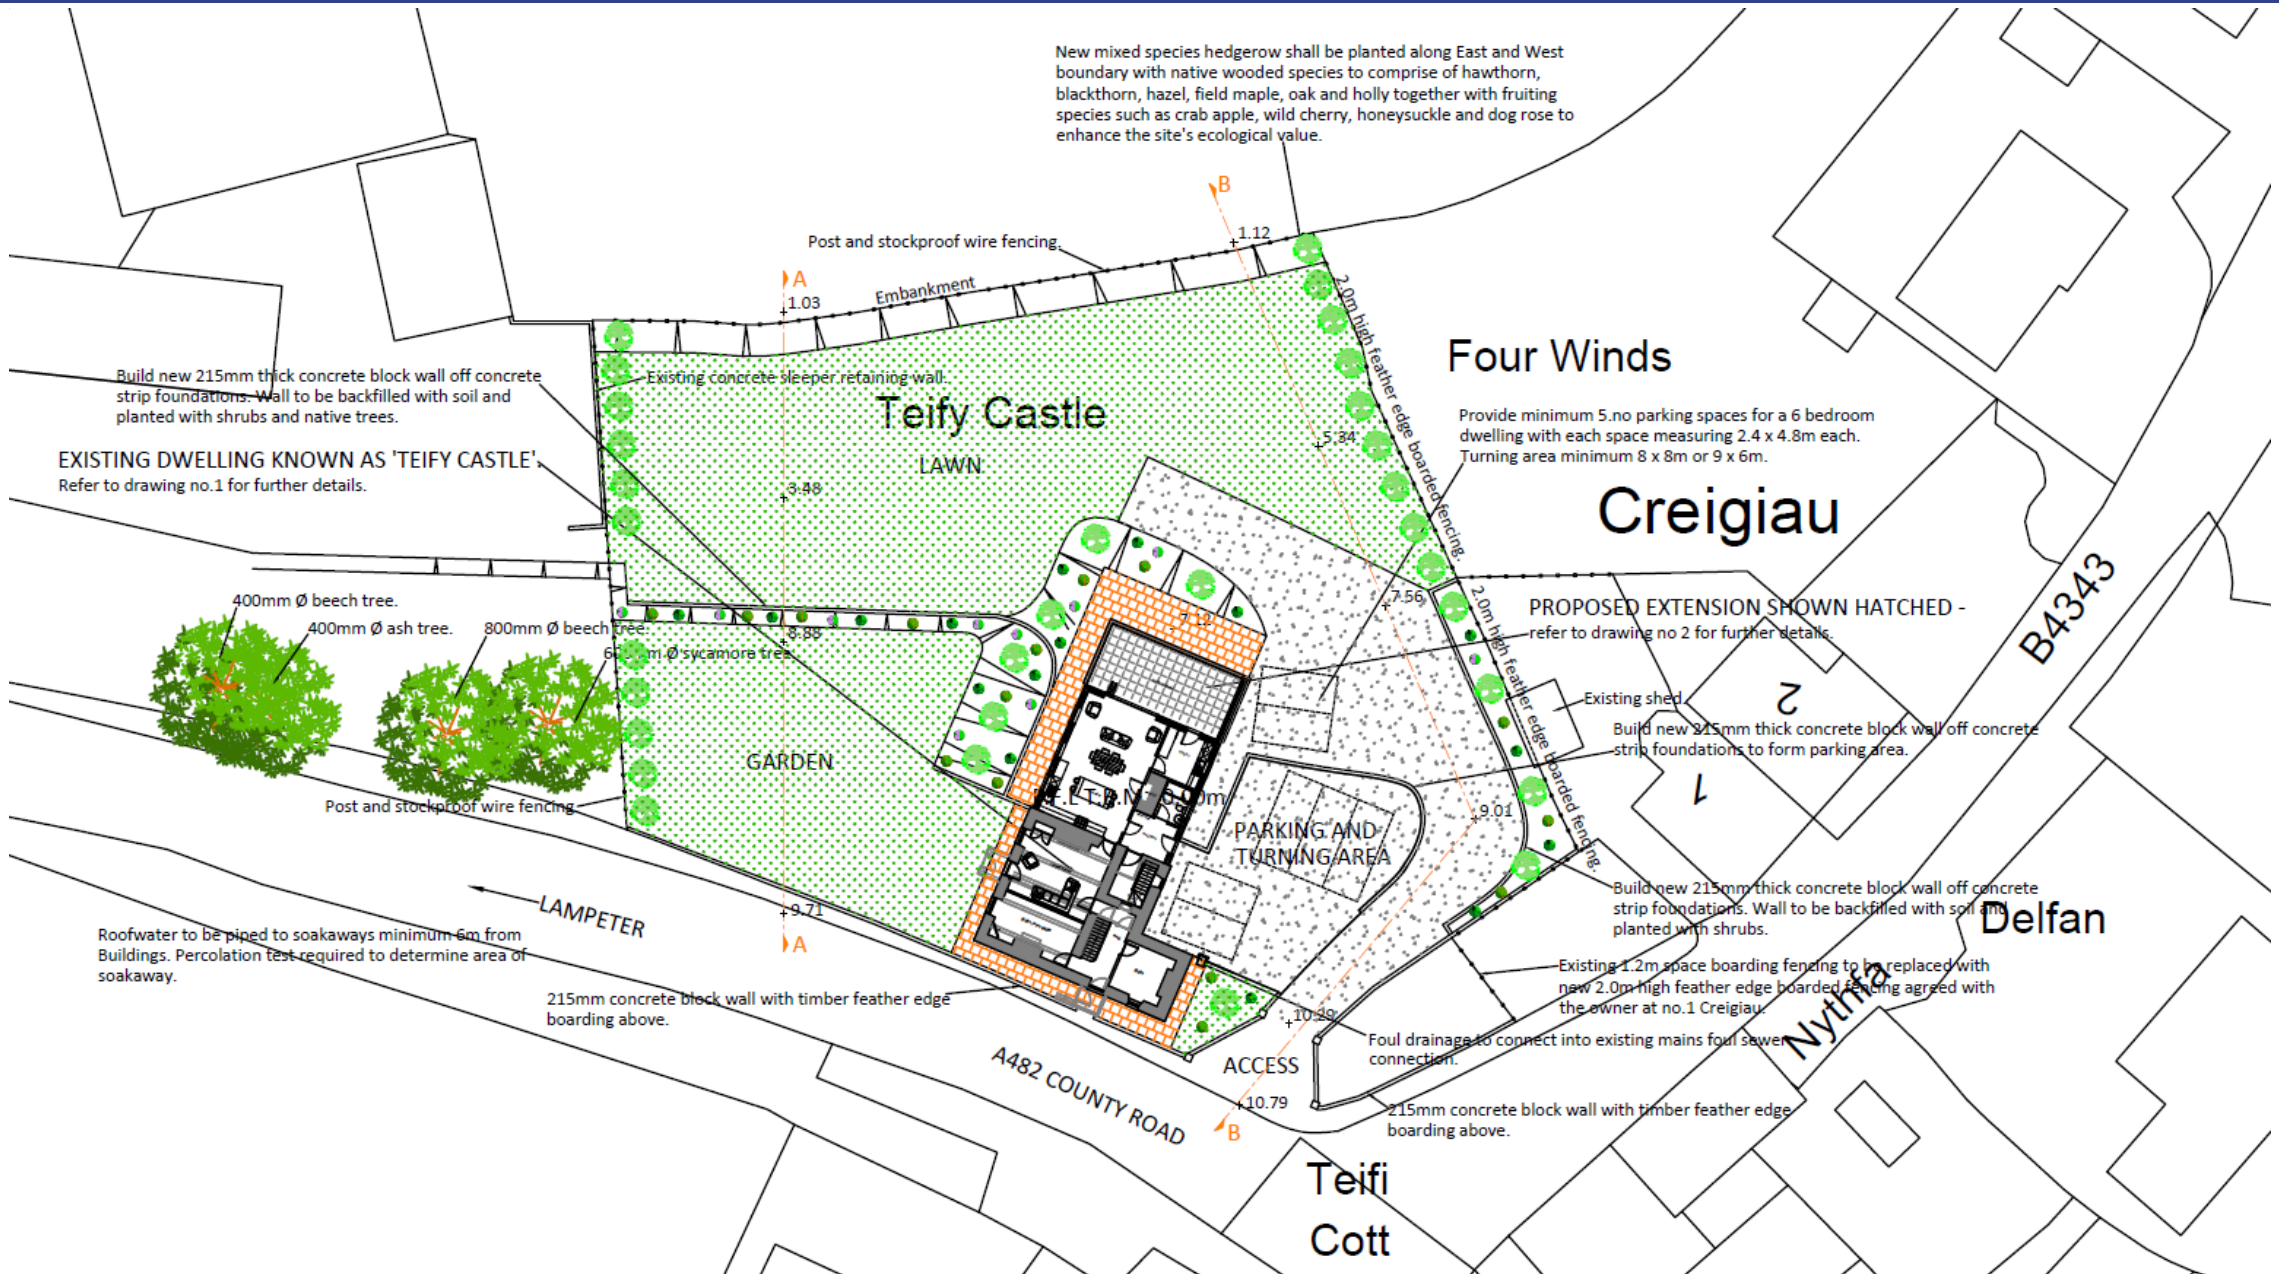

PL/03011 Proposed Block Plan

Tudalen 72