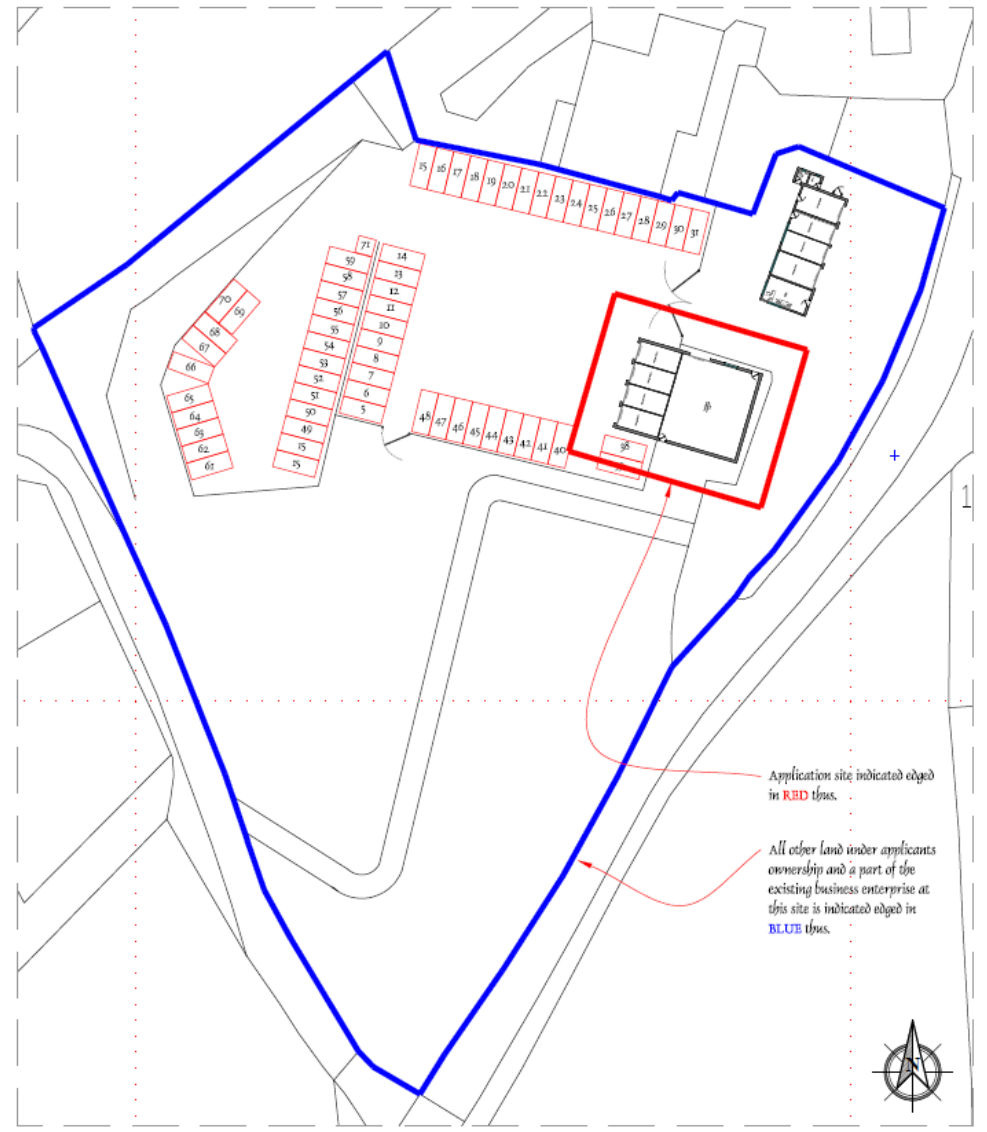

PL/03049 Site Location Plan

PL/03049

Tudalen 90

Site / Block Plan as Existing 1:500

Site / Block Plan as Proposed 1:500

Tudalen 91

PL/03049 Site development timeline

2006