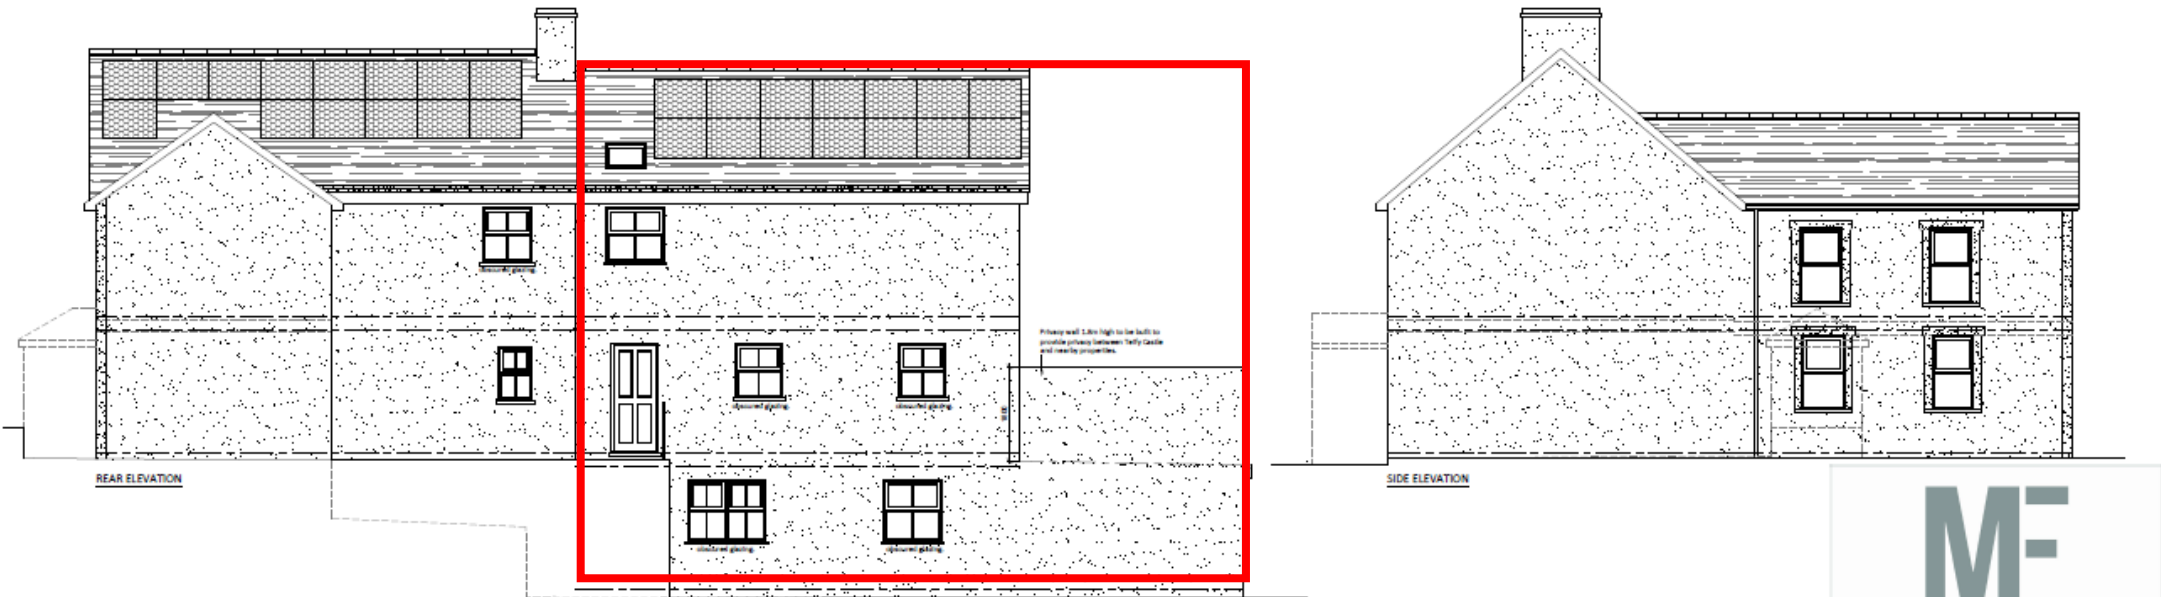

PL/03011 Proposed Elevations

Tudalen 74